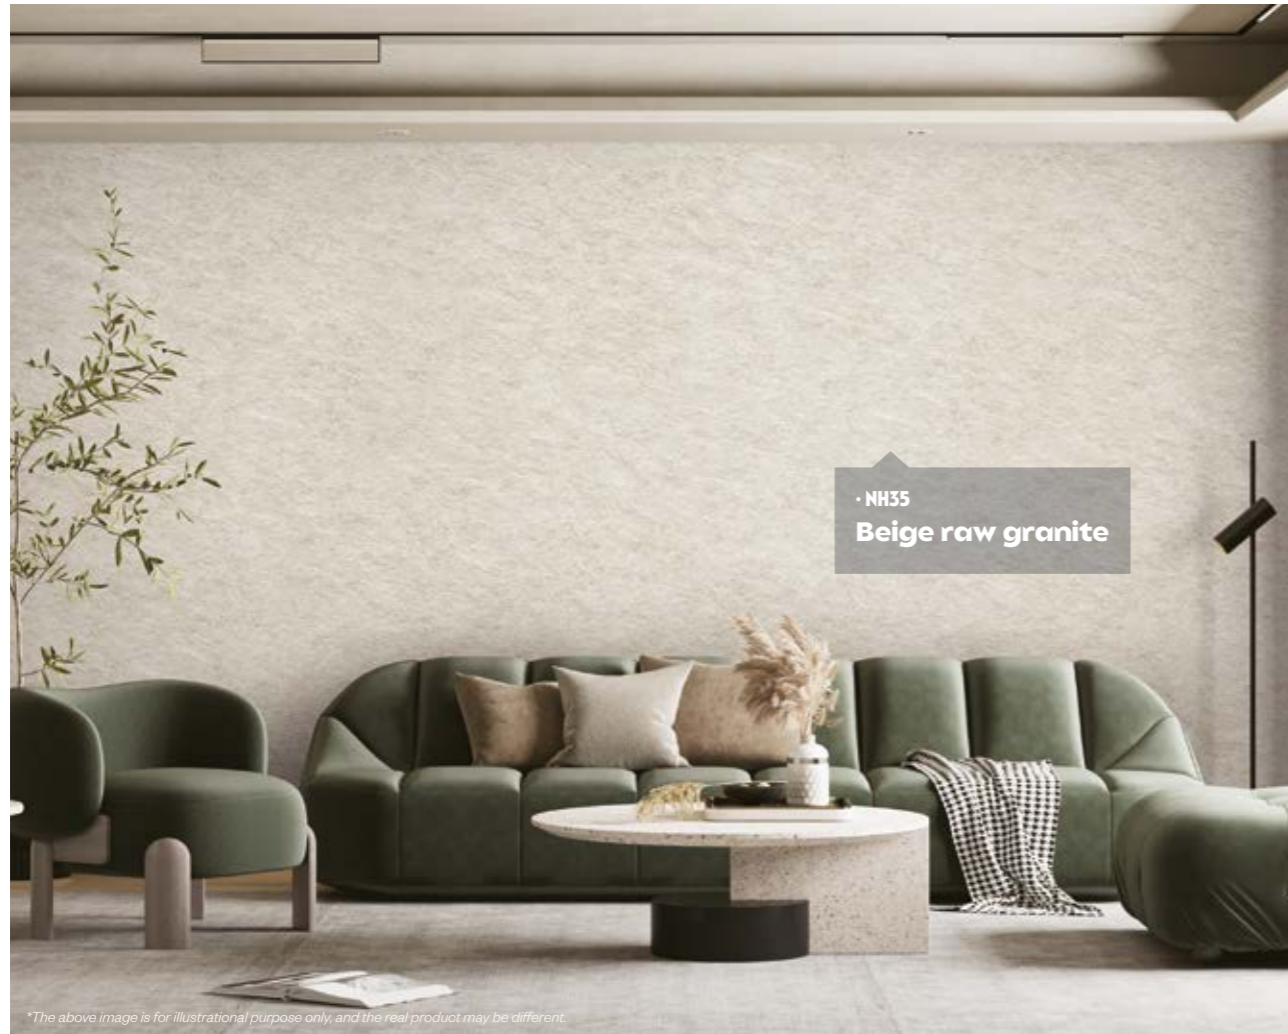

NH35
Beige raw granite

*The above image is for illustrational purpose only, and the real product may be different.