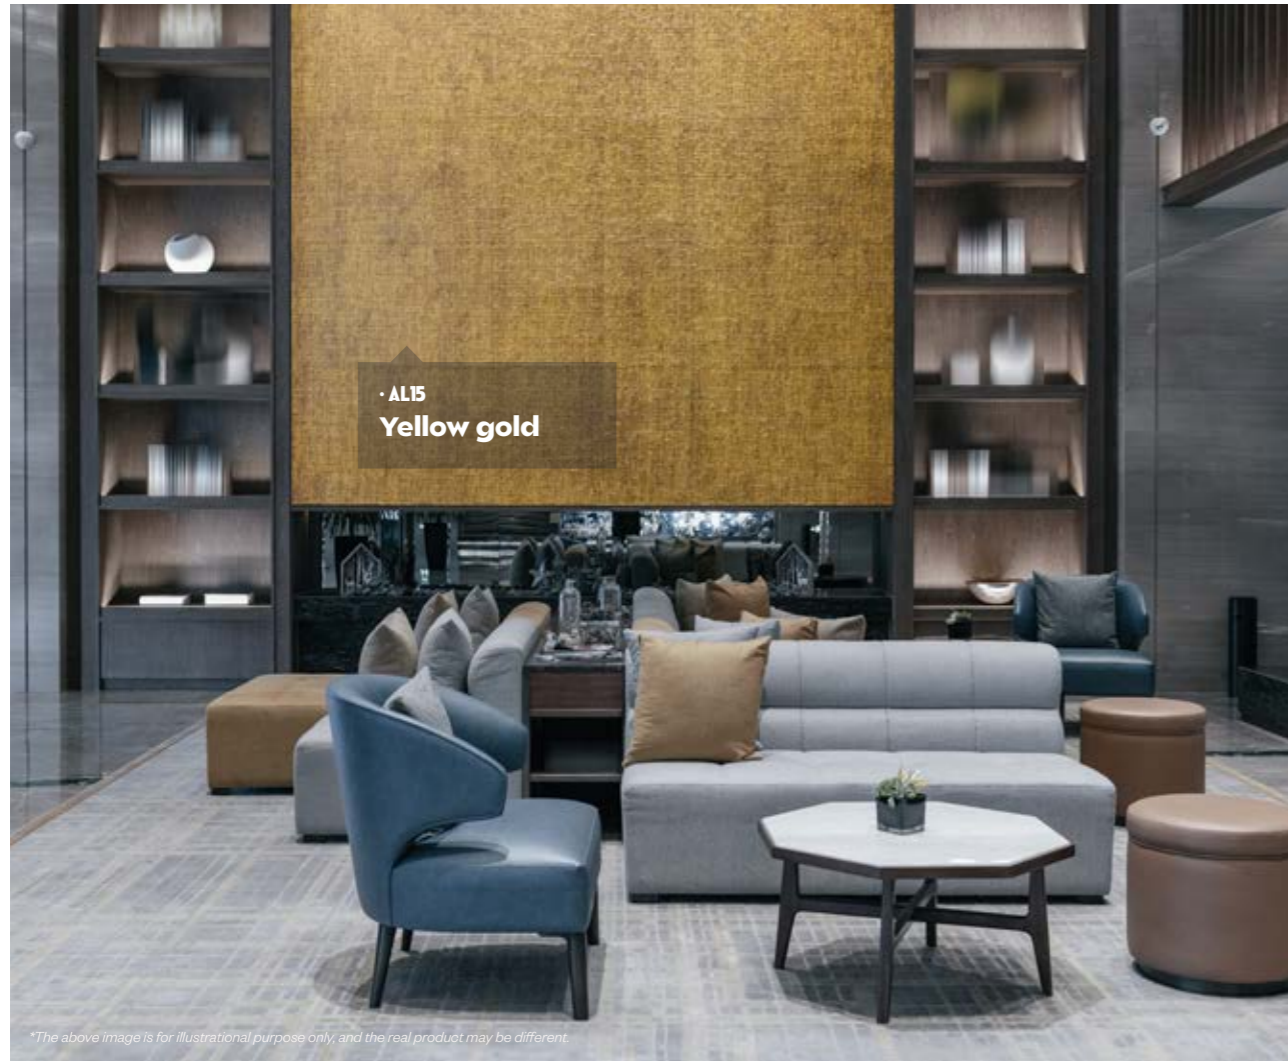

Metallic | Prestige Line

*The above image is for illustrational purpose only, and the real product may be different.