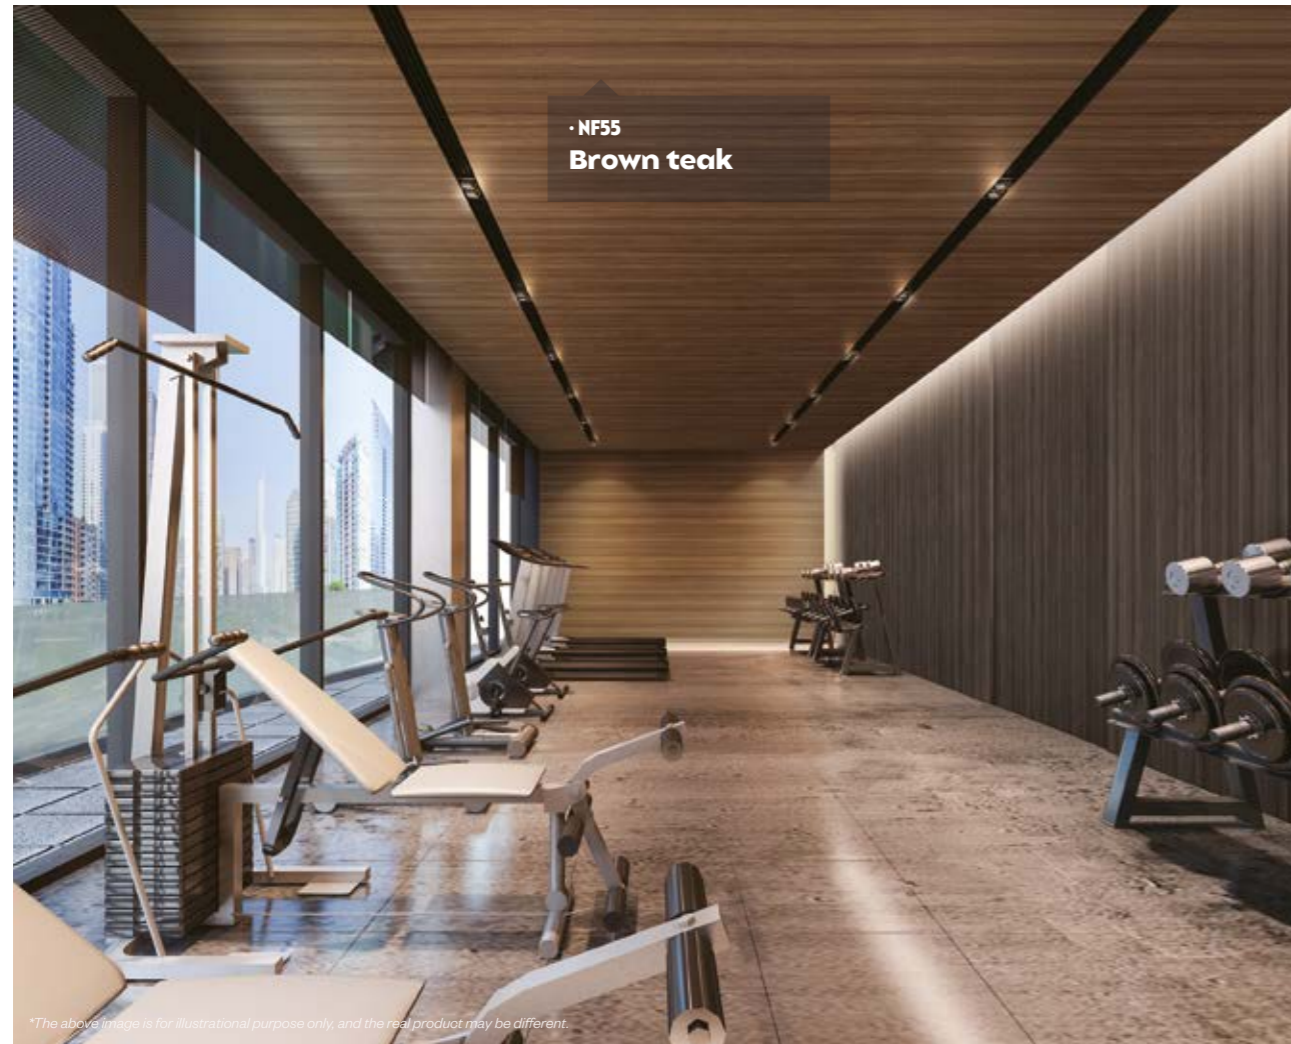

NF50

Castagno eiche

CT25

Aged birch

NF55

Brown teak

NF55
Brown teak

*The above image is for illustrational purpose only, and the real product may be different.