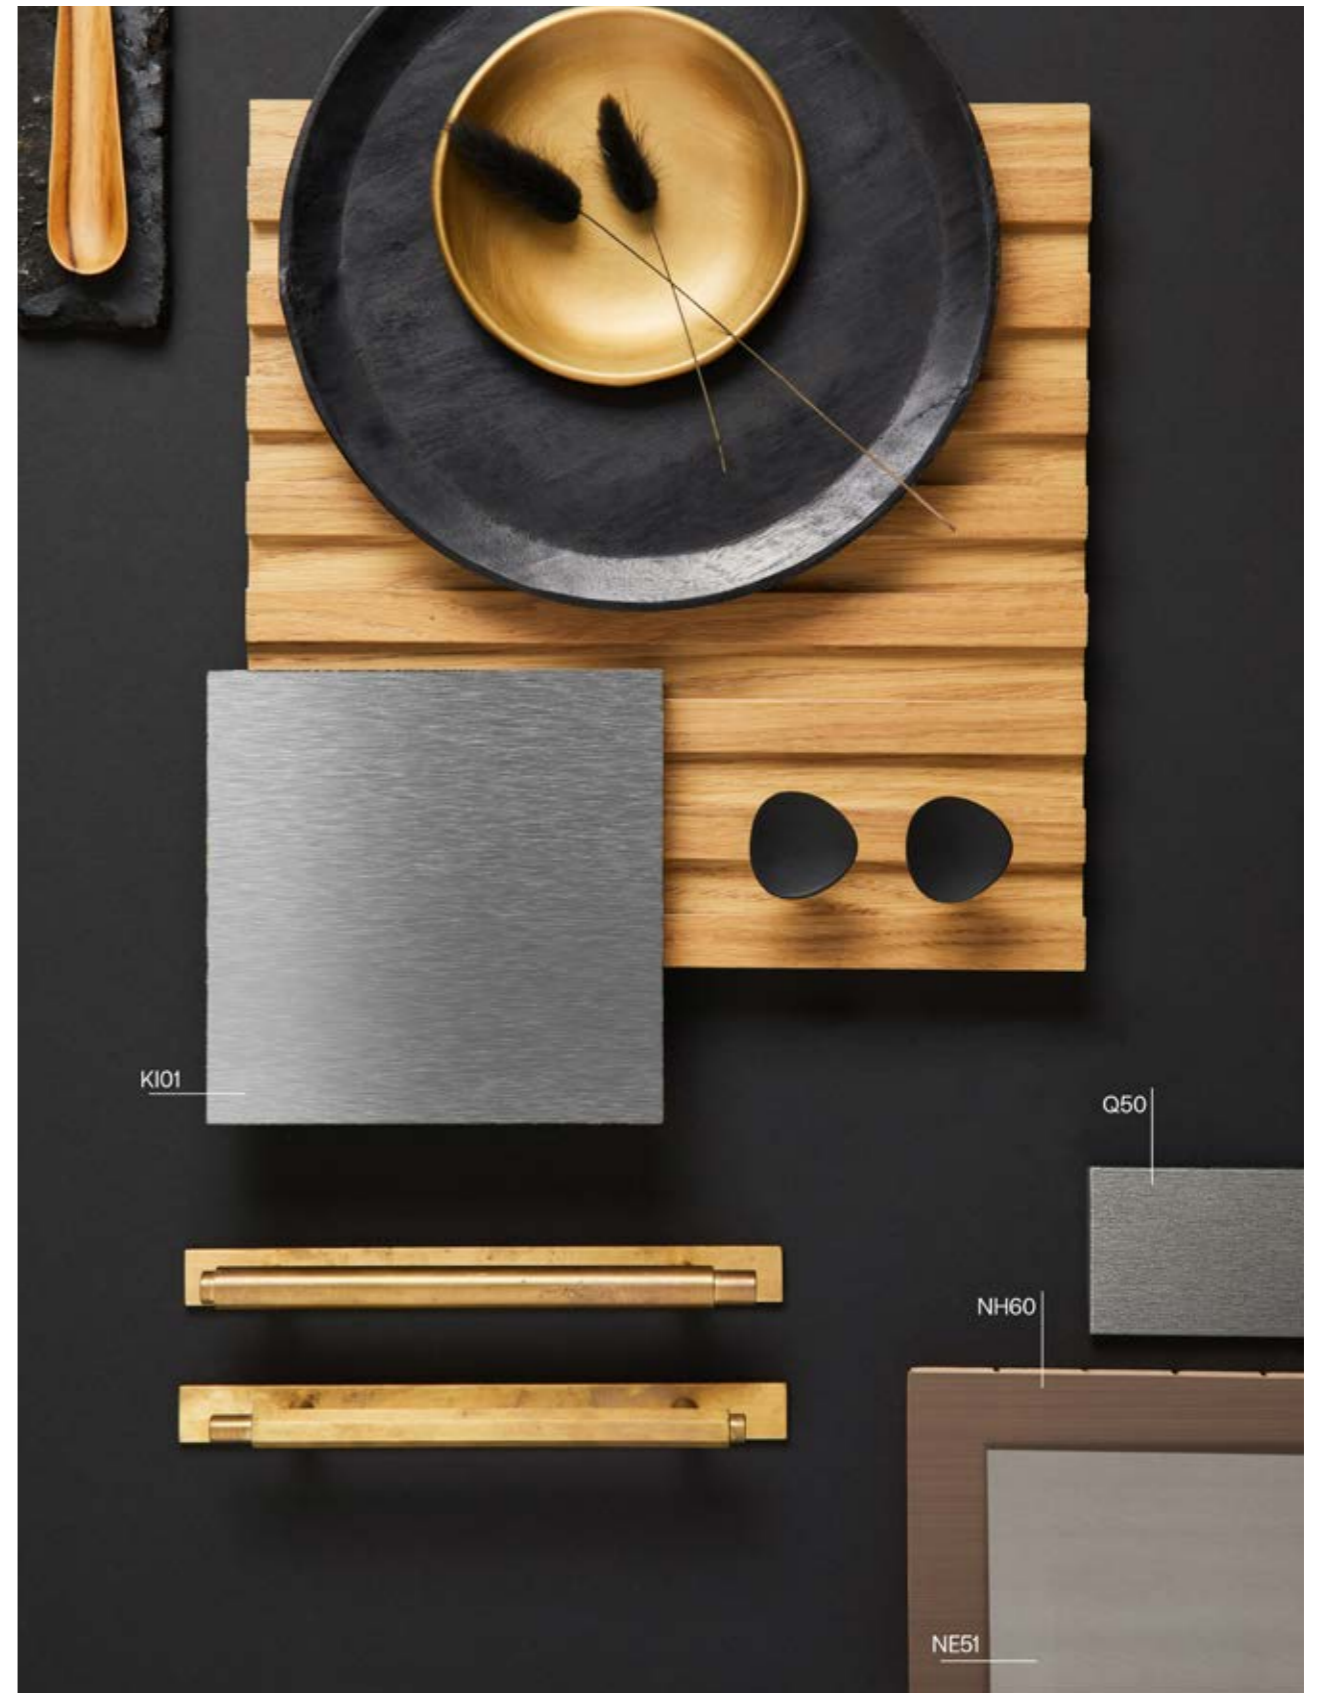

STEEL
BRUSHED
BRUSHED ☑
RUST ☑
AURORA ☑

The above image is for illustrational purpose only, and the real product may be different.

Brushed
Moodboard

Brushed

NE47  Soft gold

ND02 Stripes gold

NE48 Dark copper